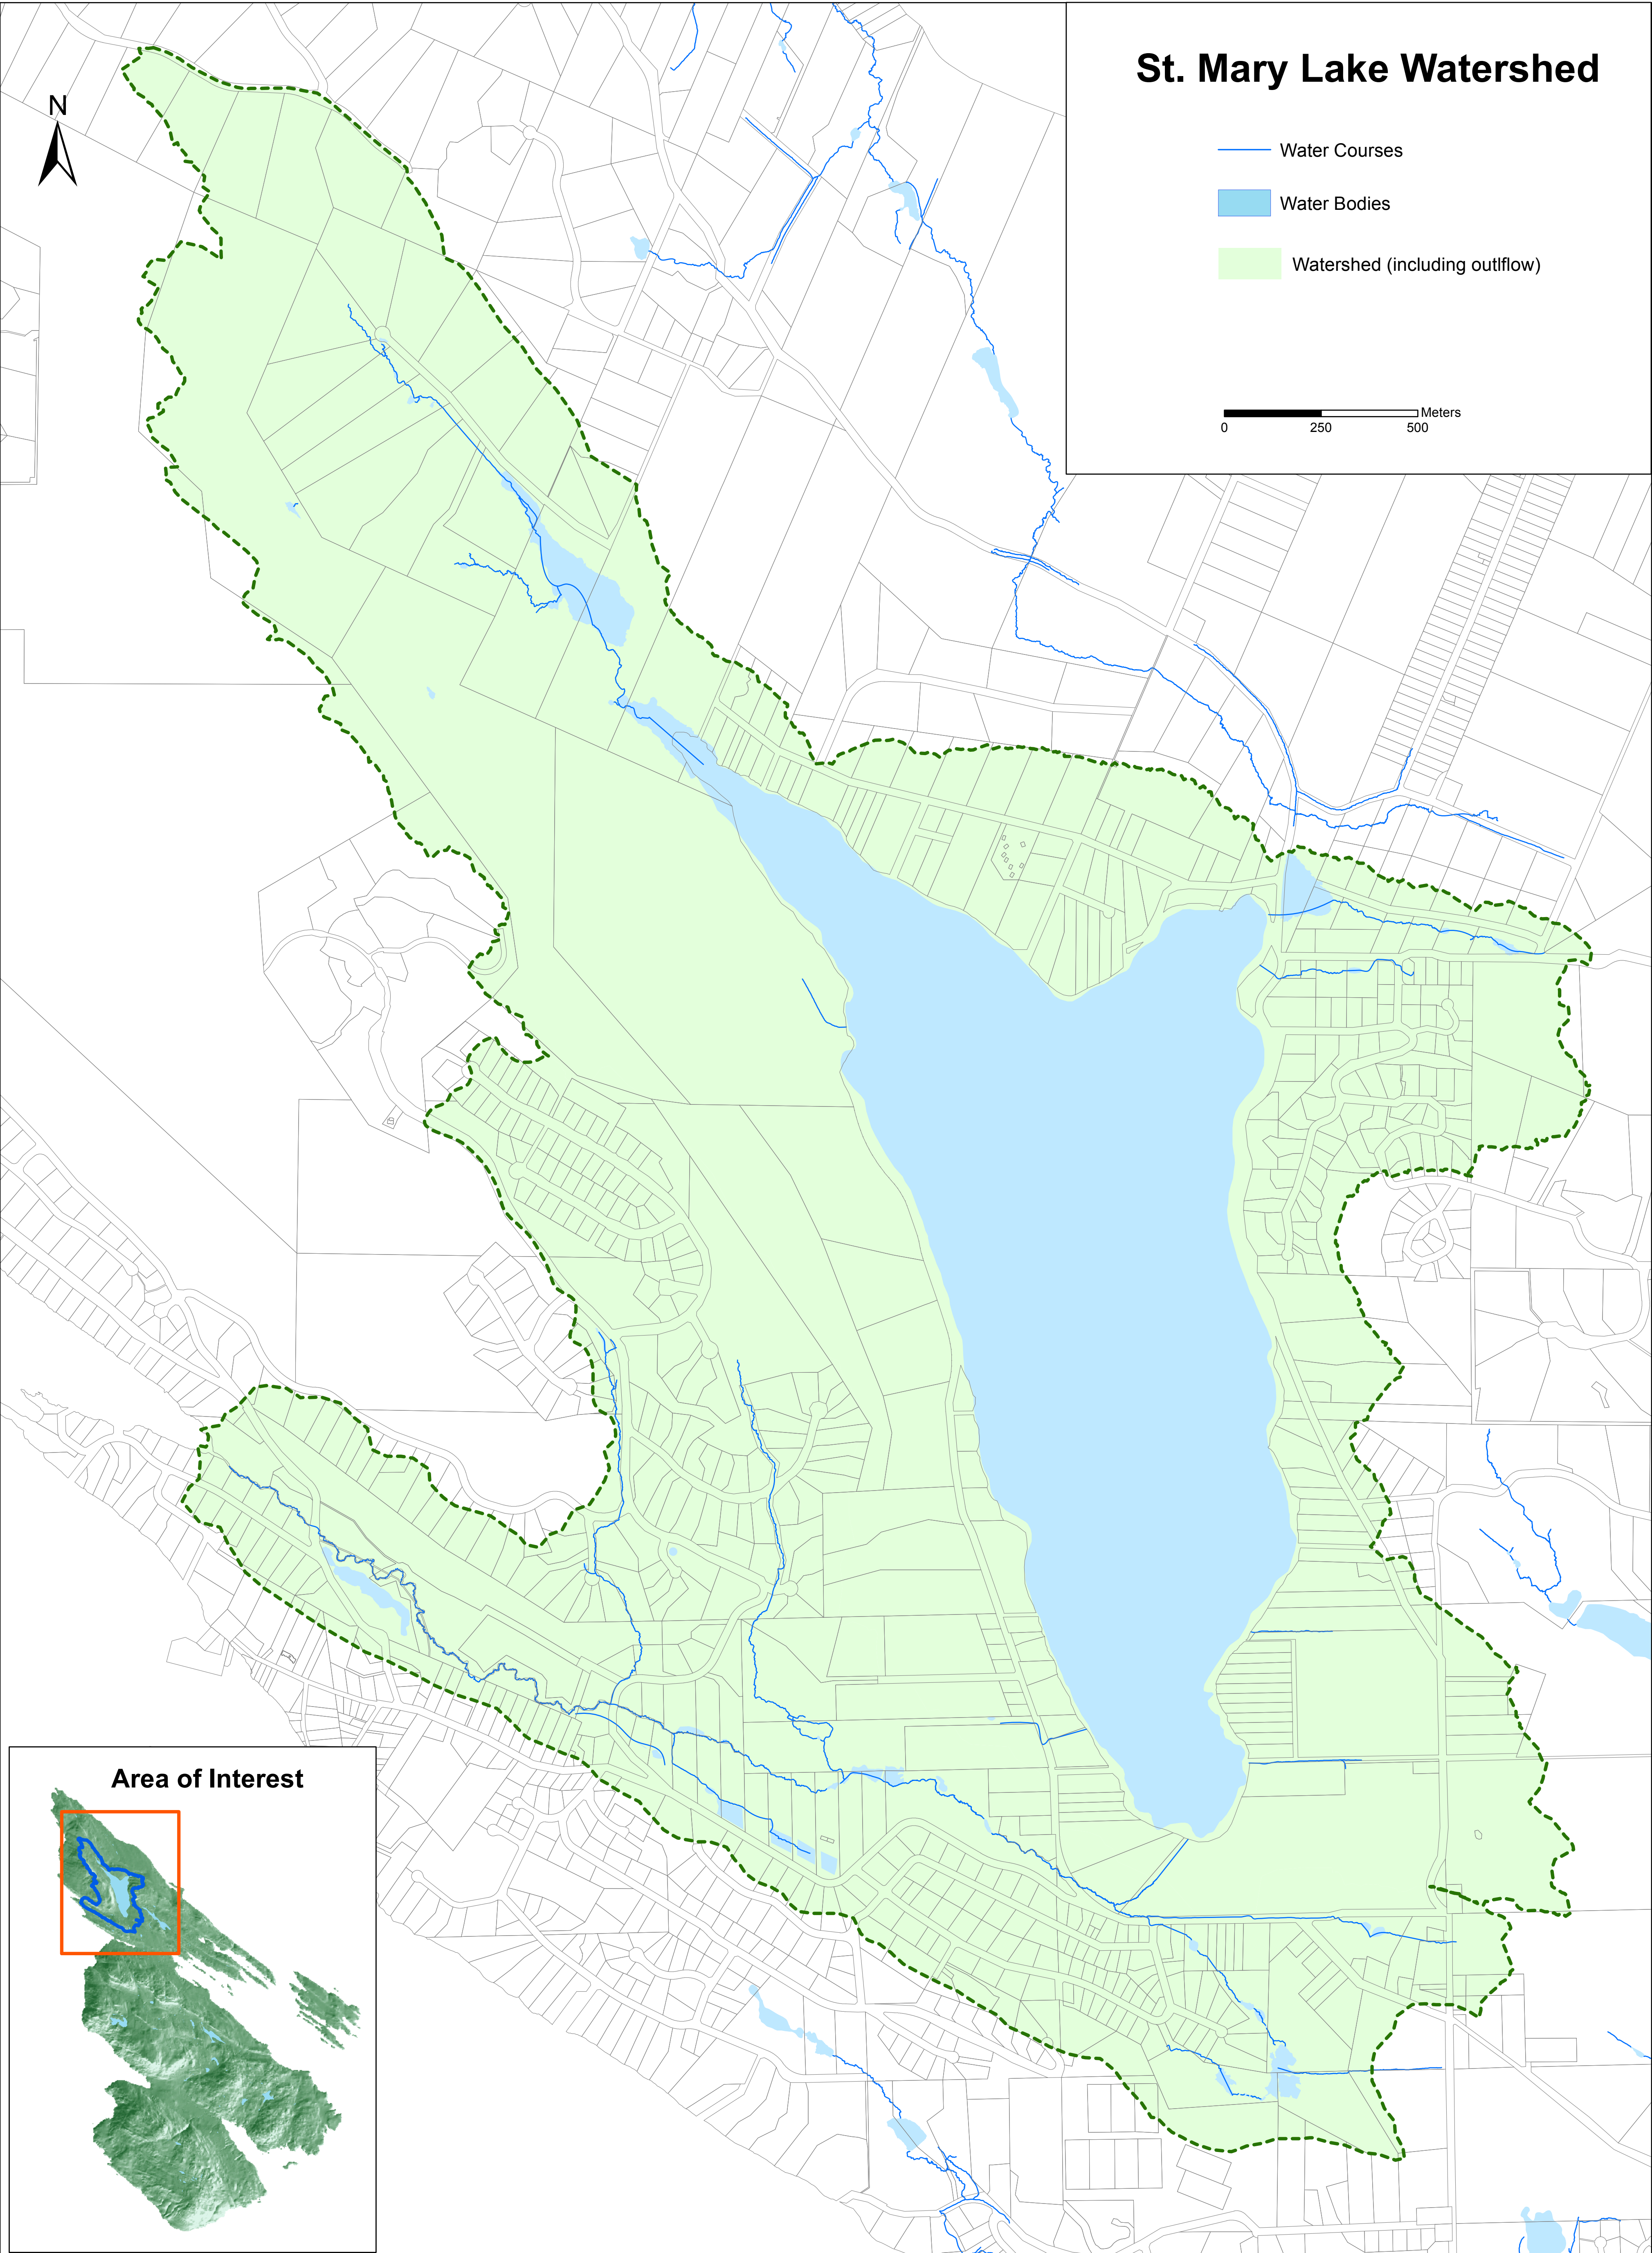

St. Mary Lake Watershed

- Water Courses
- Water Bodies
- Watershed (including outflow)

0 250 500 Meters

Area of Interest